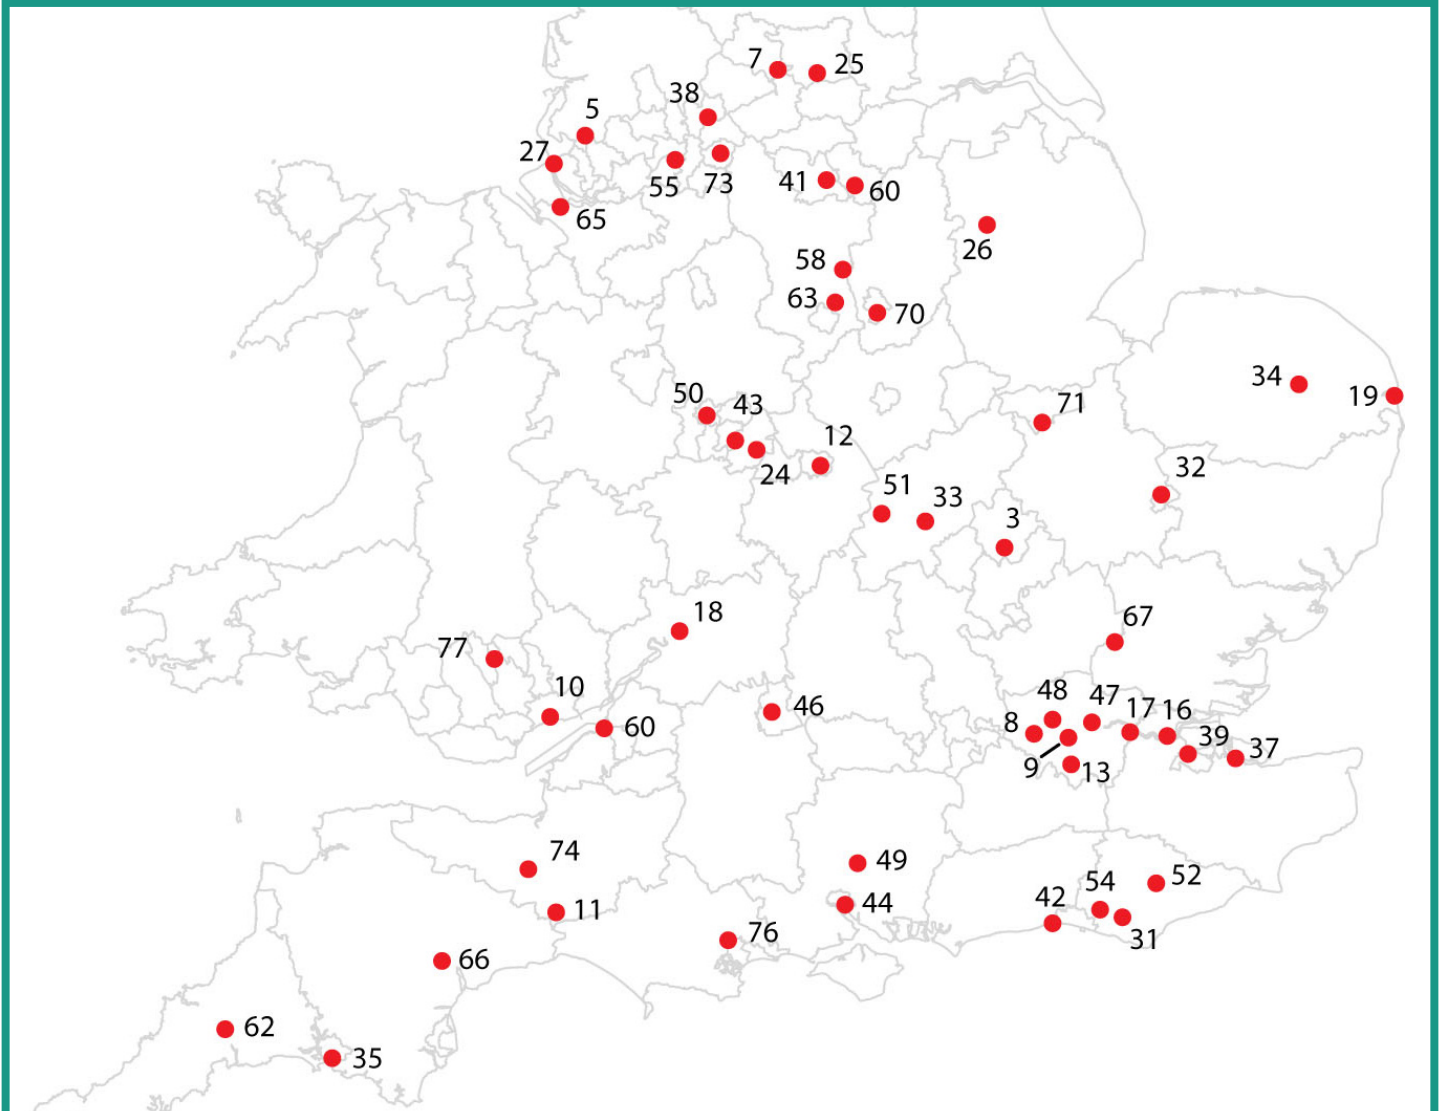

Maps show the approximate distribution of sites. Please contact Valpak on 08450 682572 for full details and to arrange a delivery.

Maps show the approximate distribution of sites. Please contact Valpak on 08450 682572 for full details and to arrange a delivery.